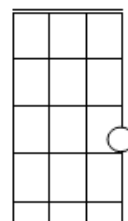

V1. Once a jolly swagman camped by a billabong
Under the shade of coolibah tree;
And he sang as he watched and waited 'til his billy boiled
"You'll come a-waltzing ma-tilda with me".

Chorus: Waltzing matilda, waltzing matilda,
You'll come a-waltzing ma-tilda with me;
And he sang as he watched and waited 'til his billy boiled:
"You'll come a-waltzing ma-tilda with me"

V2. Down came a jumbuck to drink at that billabong.
Up jumped the swagman and grabbed him with glee;
And he sang as he stuffed that jumbuck in his tucker-bag:
"You'll come a-waltzing ma-tilda with me"

V3. Up rode the squatter, mounted on his thoroughbred;
Up rode the troopers, one, two, three:
"Where's that jolly jum-buck you've got in your tucker-bag?
You'll come a-waltzing ma-tilda with me!"

V4. Up jumped the swag-man and sprang into that billabong.
"You'll never take me a-live!" said he;
And his ghost may be heard as you pa-ass by that bill-a-bong -
"You'll come a-waltzing ma-tilda with me"

C